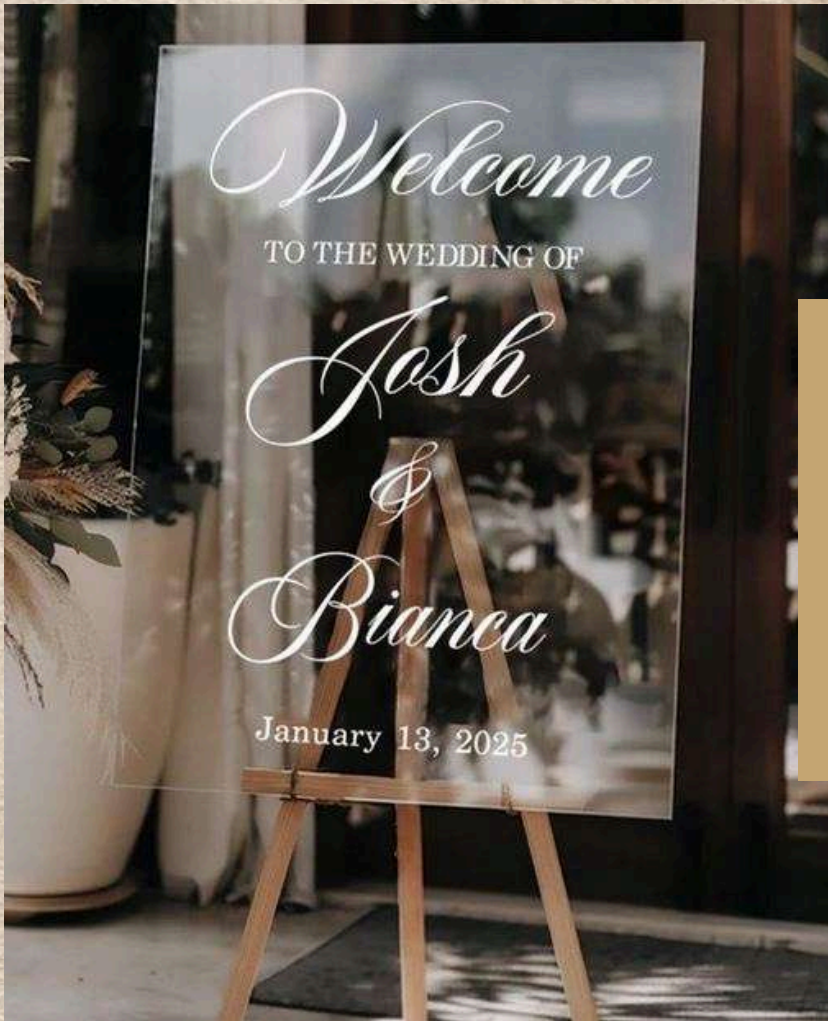

CLEAR PERSPEX

welcome board

A5 R90

A4 R150

A3 R220

A2 R600

A1 R900

A0 R1300