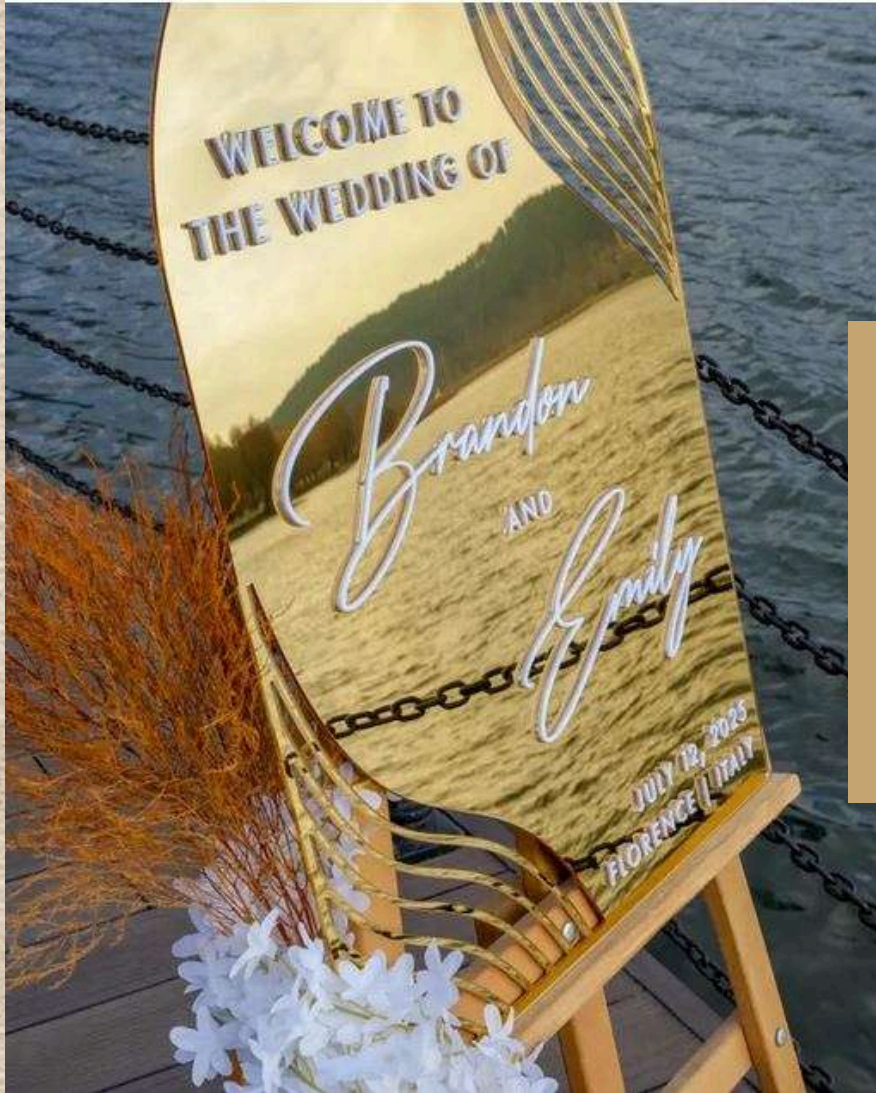

# MIRROR ACRYLIC

*with vinyl*

A5 R200  
A4 R300  
A3 R600  
A2 R850  
A1 R1400  
A0 R2000

*gold or silver*

065 530 5697

INFO@SWATCHDESIGNZ.CO.ZA